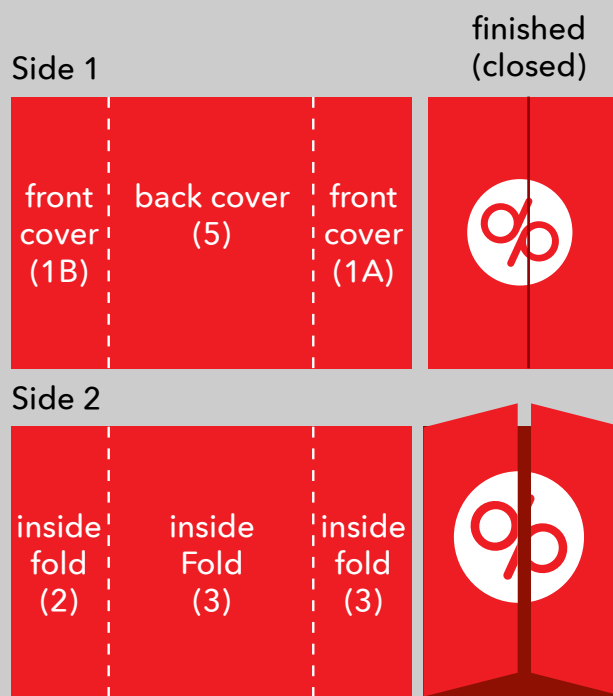

Folded Invites

supplying guide for folded invites

Types of folded invites we offer include...

Half Fold

Gate Fold

Tent Fold

Folded Invites Checklist

- ✓ Artwork is 300dpi
- ✓ CMYK Colour profile
- ✓ All fonts embedded
- ✓ Correct fold has been selected when ordering
- ✓ Artwork is correct orientation

Need more help?

We have a range of templates for you to choose from! You can find them at the bottom of each product page.