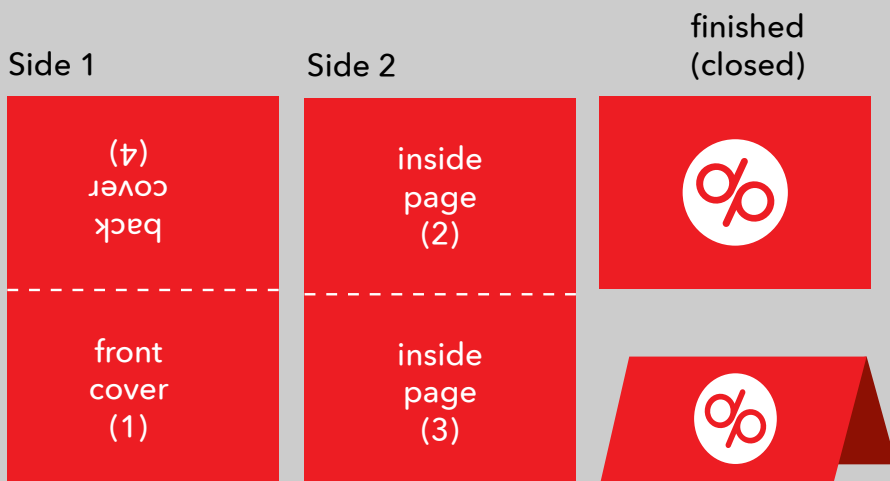

Folded Invites

supplying guide for folded invites

Types of folded invites we offer include...

Half Fold

Gate Fold

Tent Fold

Folded Invites Checklist

- ✓ Artwork is 300dpi
- ✓ CMYK Colour profile
- ✓ All fonts embedded
- ✓ Correct fold has been selected when ordering
- ✓ Artwork is correct orientation

Need more help?

We have a range of templates for you to choose from! You can find them at the bottom of each product page.