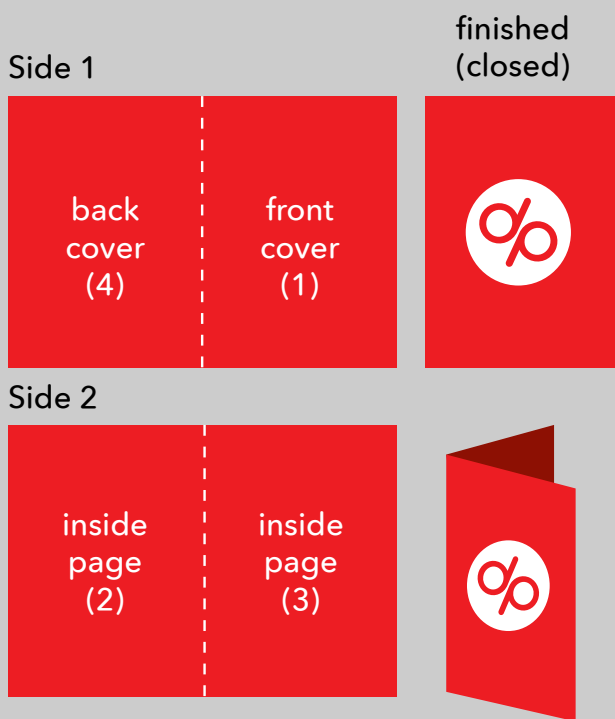

Folded Invites

supplying guide for folded invites

Types of folded invites we offer include...

Half Fold

Gate Fold

Tent Fold

Folded Invites Checklist

- ✓ Artwork is 300dpi
- ✓ CMYK Colour profile
- ✓ All fonts embedded
- ✓ Correct fold has been selected when ordering
- ✓ Artwork is correct orientation

Need more help?

We have a range of templates for you to choose from! You can find them at the bottom of each product page.