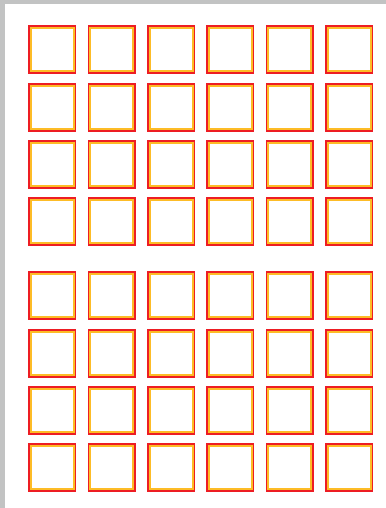

# Stickers

supplying guide for stickers

## Our Styles of Stickers include...

Circular

Square

Rectangular

A Sized

We supply your circular, square and rectangular stickers kiss-cut on A4 sheets.

A-sized stickers are cut to finished size.

Keep the main artwork within the white area.

Extend background colours/graphics out to the red area.

Be aware of how large or small your sticker will be when printed. Large areas of text aren't recommended for small stickers.

Keep text to at least 6pt to ensure legibility.