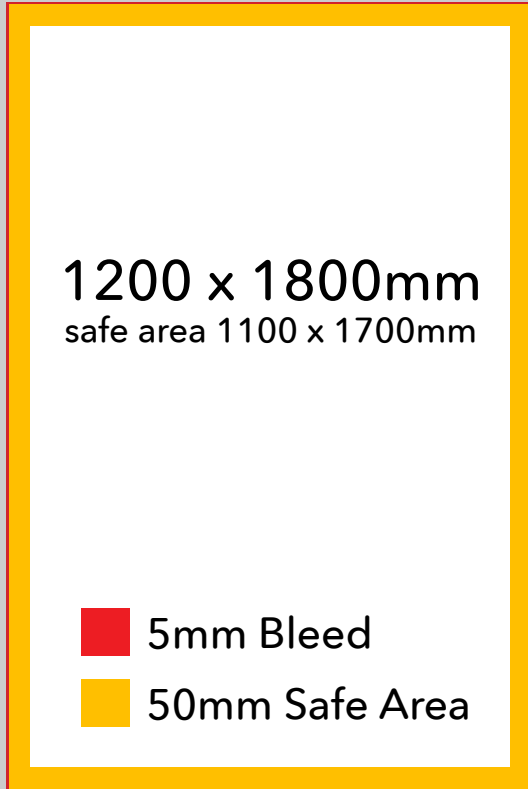

6 Sheet Posters

supplying guide for 6 sheet posters

We print our 6 Sheet posters on 150gsm outdoor poster paper, that conforms to industry standard specification for water-resistant outdoor signage.

It is strong, resists cracking and flaking, has minimal tearing and adheres well to base materials - perfect for the weather in the UK!

Our outdoor posters are intended for distance viewing only, as images may appear jagged at close range.

Artwork too big?

If you are unable to design your artwork at the full size needed, we are able to accept artwork sent as a percentage of the size, which our automated system will scale up. The most popular percentage to supply 6 Sheet artwork is 1/4 size (300 x 450mm).

6 Sheet Poster Checklist

- ✓ Artwork is 300dpi
- ✓ CMYK Colour profile
- ✓ All fonts embedded
- ✓ Supplied at 100% scale or at a reduced size which scales up proportionately

Need more help?

We have a range of templates for you to choose from! You can find them at the bottom of each product page.