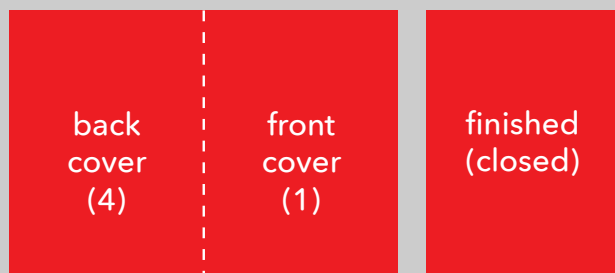

Folded Order of Service

supplying guide for folded orders of service

Half Fold

Side 1

Side 2

Tent Fold

Side 1

Side 2

finished
(closed)

Folded Order of Service Checklist

- ✓ Artwork is 300dpi
- ✓ CMYK Colour profile
- ✓ All fonts embedded
- ✓ Correct fold has been selected when ordering
- ✓ Artwork is correct orientation