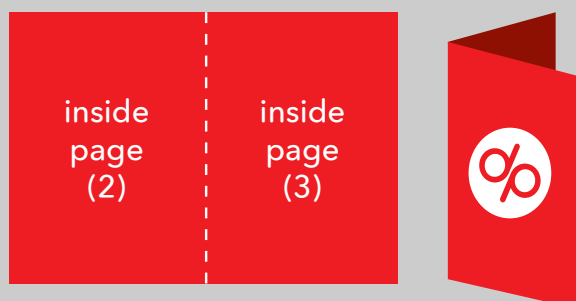

Folded Order of Service

supplying guide for folded orders of service

Half Fold

Side 1

Side 2

Tent Fold

Side 1

Side 2

finished
(closed)

Folded Order of Service Checklist

- ✓ Artwork is 300dpi
- ✓ CMYK Colour profile
- ✓ All fonts embedded
- ✓ Correct fold has been selected when ordering
- ✓ Artwork is correct orientation