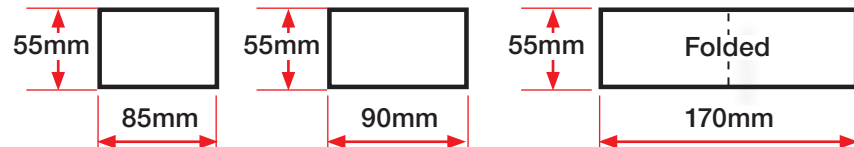

1189mm

digitalprinting.co.uk

A2

PAPER SIZES

- A0 - 1189mm x 841mm
- A1 - 841mm x 594mm
- A2 - 594mm x 420mm
- A3 - 420mm x 297mm
- A4 - 297mm x 210mm
- A5 - 210mm x 148mm
- A6 - 148mm x 105mm
- A7 - 105mm x 74mm

1/3 A4 - 210mm x 99mm

Business Cards

- 85mm x 55mm
- 90mm x 55mm
- 170mm x 55mm (folded)

SRA3 Plus - 460mm x 320mm

Flat untrimmed Indigo printed sheets that you can finish yourself

A0

A1

A4

A3

A6

A5

A8

A7

Business Cards

841mm