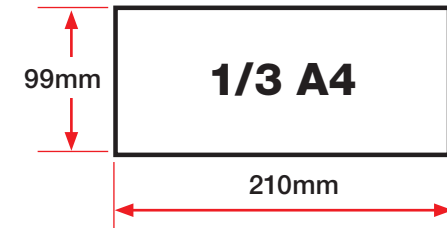

1189mm

digitalprinting.co.uk

A2

PAPER SIZES

- A0 - 1189mm x 841mm
- A1 - 841mm x 594mm
- A2 - 594mm x 420mm
- A3 - 420mm x 297mm
- A4 - 297mm x 210mm
- A5 - 210mm x 148mm
- A6 - 148mm x 105mm
- A7 - 105mm x 74mm

1/3 A4 - 210mm x 99mm

Business Cards

- 85mm x 55mm
- 90mm x 55mm
- 170mm x 55mm (folded)

SRA3 Plus - 460mm x 320mm

Flat untrimmed Indigo printed sheets that you can finish yourself

A0

A1

A4

A3

A6

A5

A8

A7

Business Cards

841mm