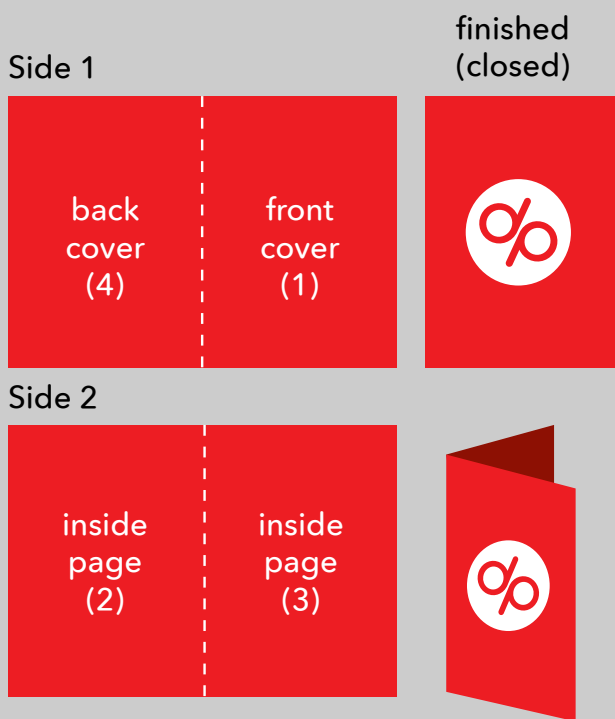

Folded Invites

supplying guide for folded invites

Types of folded invites we offer include...

Half Fold

Gate Fold

Tent Fold

Folded Invites Checklist

- ✓ Artwork is 300dpi
- ✓ CMYK Colour profile
- ✓ All fonts embedded
- ✓ Correct fold has been selected when ordering
- ✓ Artwork is correct orientation

Need more help?

We have a range of templates for you to choose from!
You can find them at the bottom of each product page.