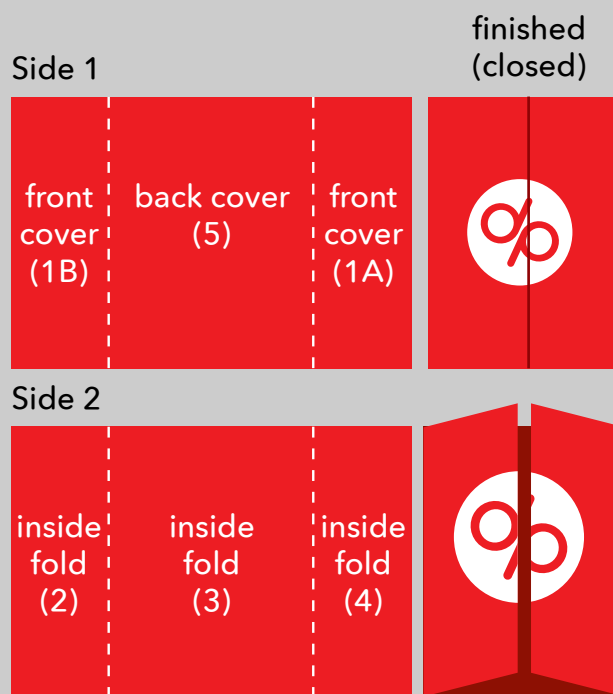

Folded Invites

supplying guide for folded invites

Types of folded invites we offer include...

Half Fold

Gate Fold

Tent Fold

Folded Invites Checklist

- ✓ Artwork is 300dpi
- ✓ CMYK Colour profile
- ✓ All fonts embedded
- ✓ Correct fold has been selected when ordering
- ✓ Artwork is correct orientation

Need more help?

We have a range of templates for you to choose from!
You can find them at the bottom of each product page.