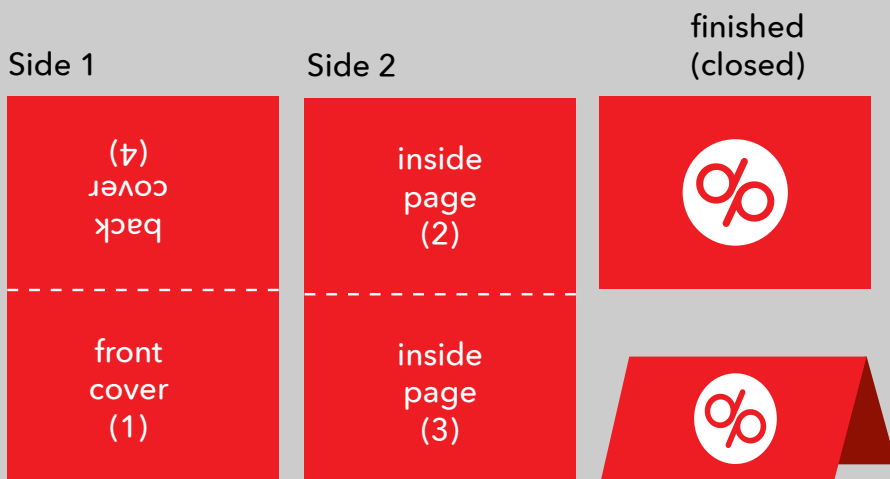

Folded Invites

supplying guide for folded invites

Types of folded invites we offer include...

Half Fold

Gate Fold

Tent Fold

Folded Invites Checklist

- ✓ Artwork is 300dpi
- ✓ CMYK Colour profile
- ✓ All fonts embedded
- ✓ Correct fold has been selected when ordering
- ✓ Artwork is correct orientation

Need more help?

We have a range of templates for you to choose from!
You can find them at the bottom of each product page.